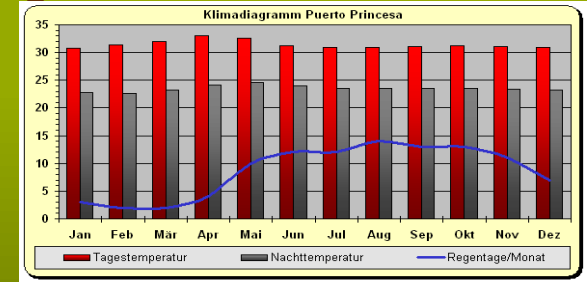

CONTACT

WWW.RUBIN-RESORT.COM

RUBIN-RESORT@WEB.DE

PHONE GERMANY +49 172 4711 141

PHONE PHILIPPINES +63 94 6164 1954

+63 9559306641

FIND US

PUERTO PRINCESA IN DIRCTION NORTH TO KM 125
> LEFT TO PORT BARTON RIZAL - MABINI - STREET